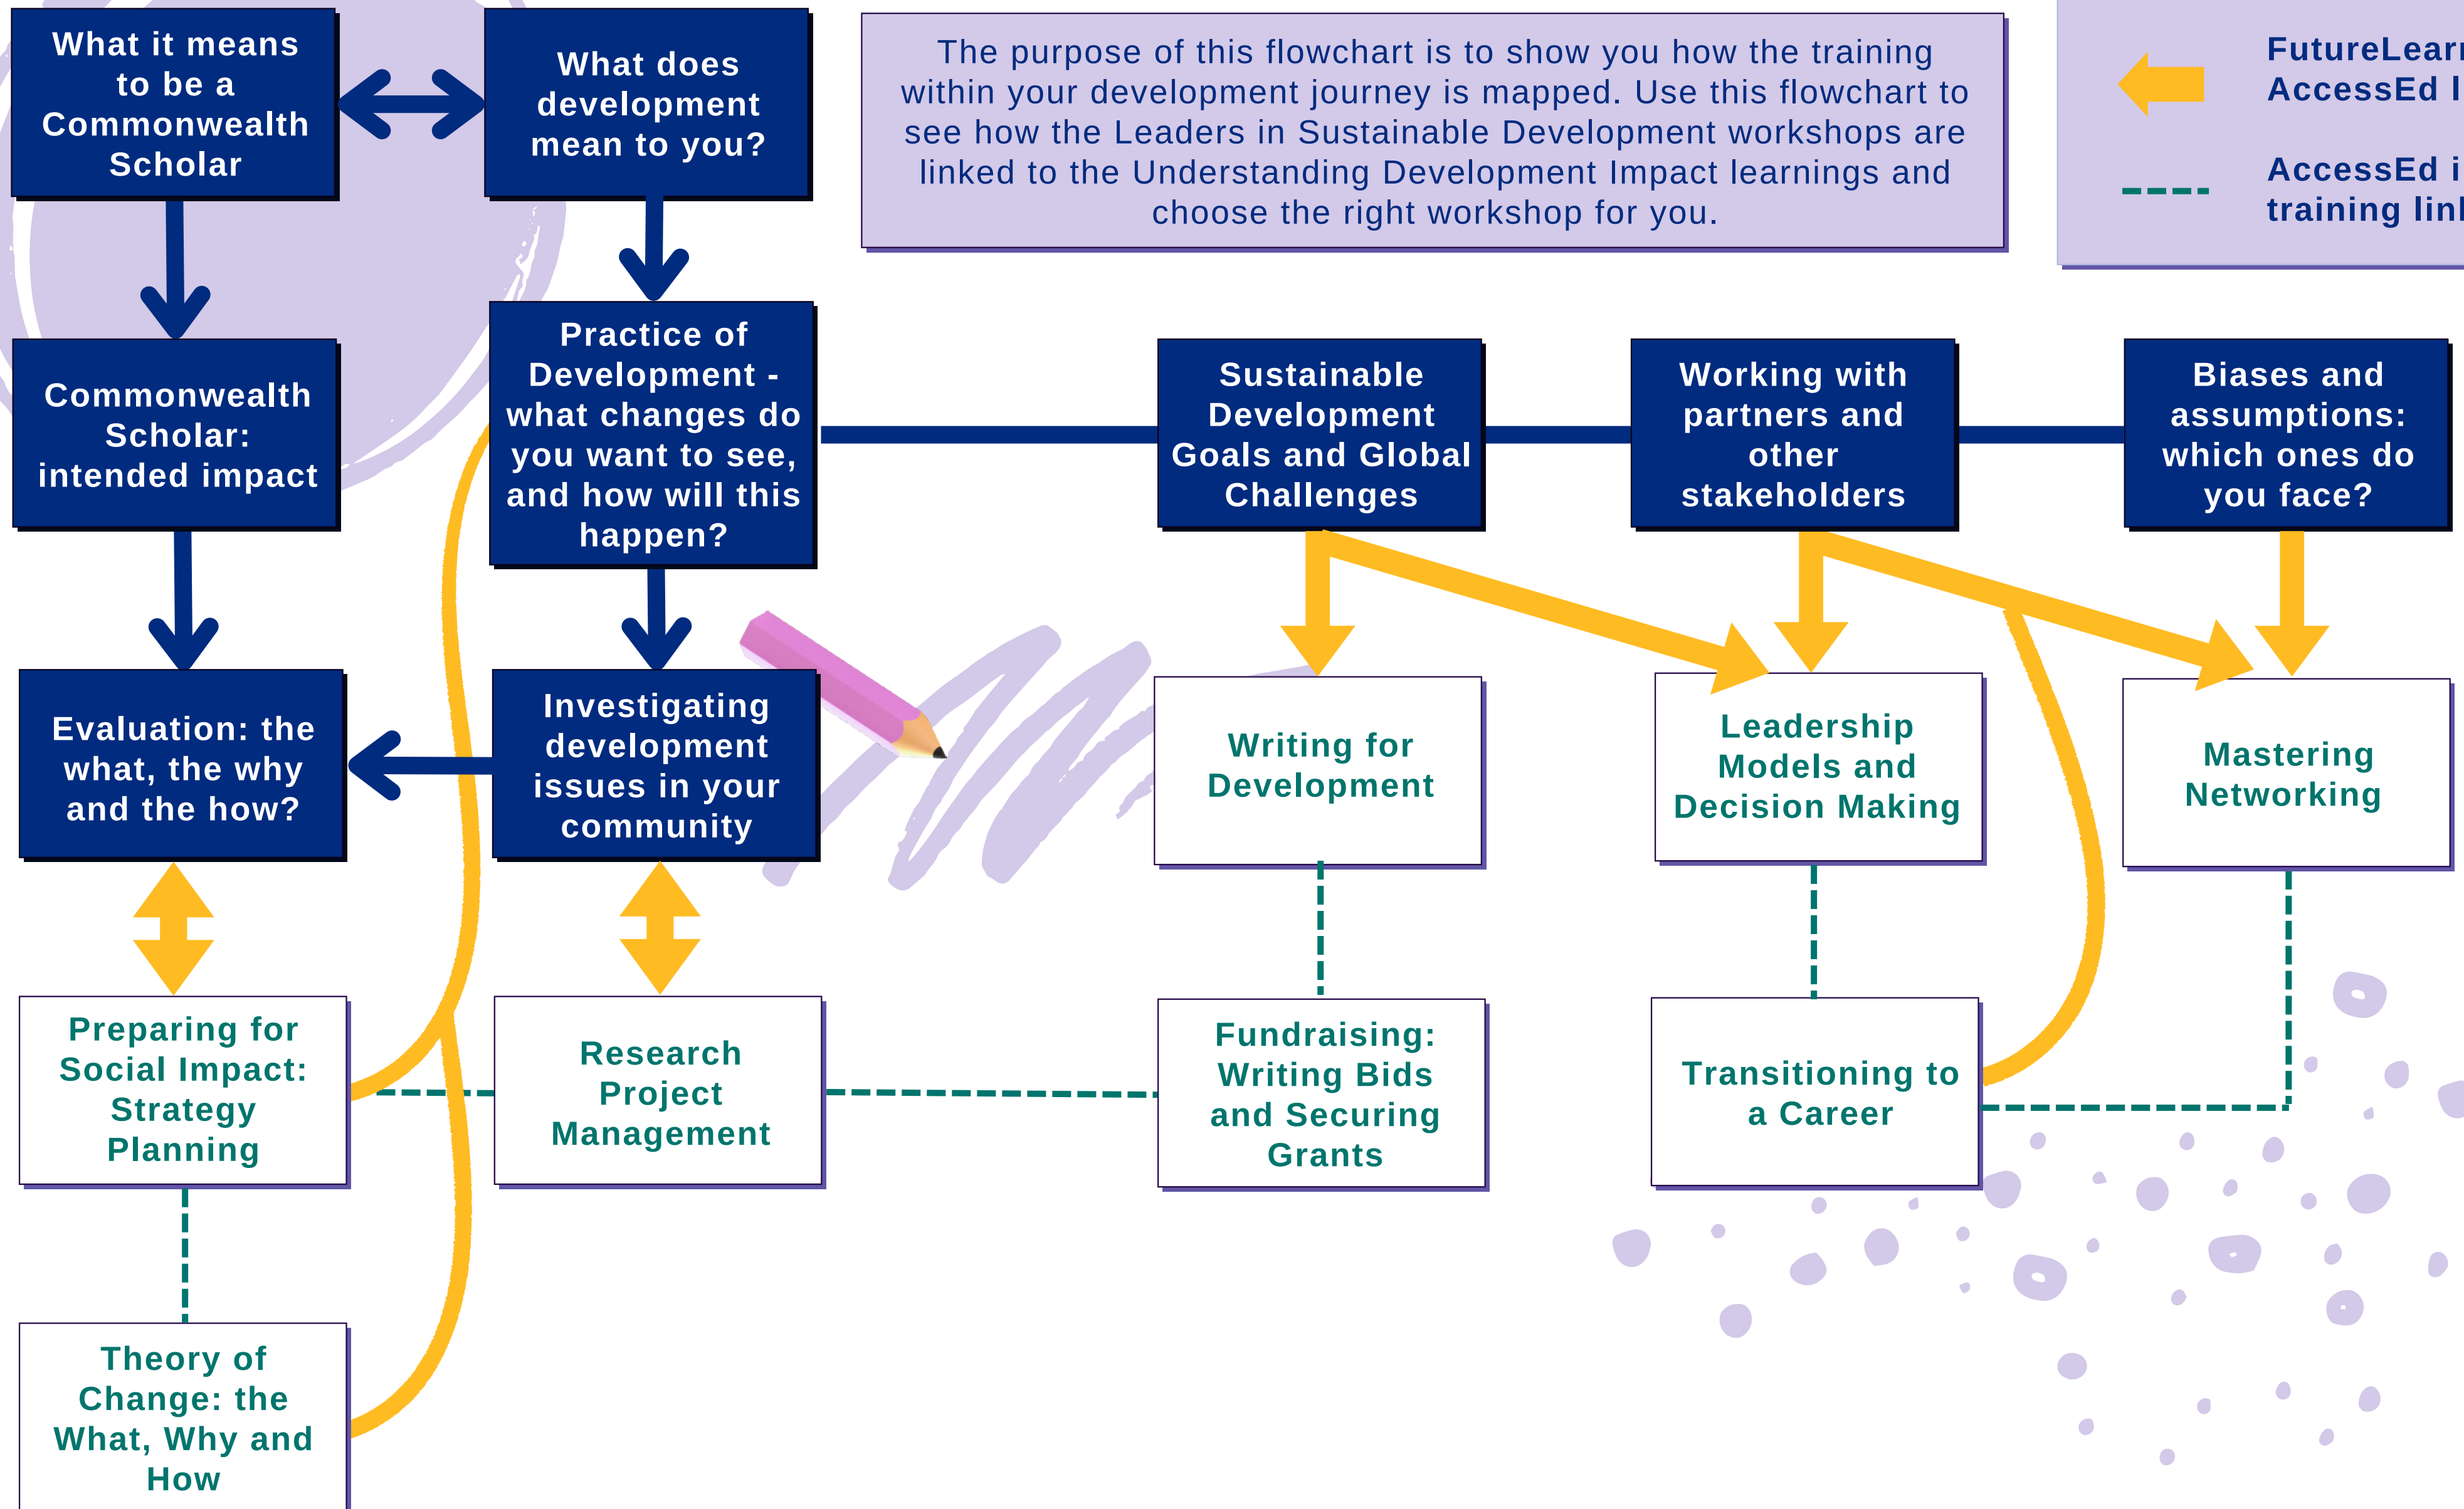

Commonwealth Scholars

Leaders in Sustainable Development workshops: How to choose the right workshop for you

The purpose of this flowchart is to show you how the training within your development journey is mapped. Use this flowchart to see how the Leaders in Sustainable Development workshops are linked to the Understanding Development Impact learnings and choose the right workshop for you.

Key

- FutureLearn takeaways
- AccessEd workshops
- FutureLearn and AccessEd links
- AccessEd inter-training links

Commonwealth Scholars

Journey through the Leaders in Sustainable Development Programme